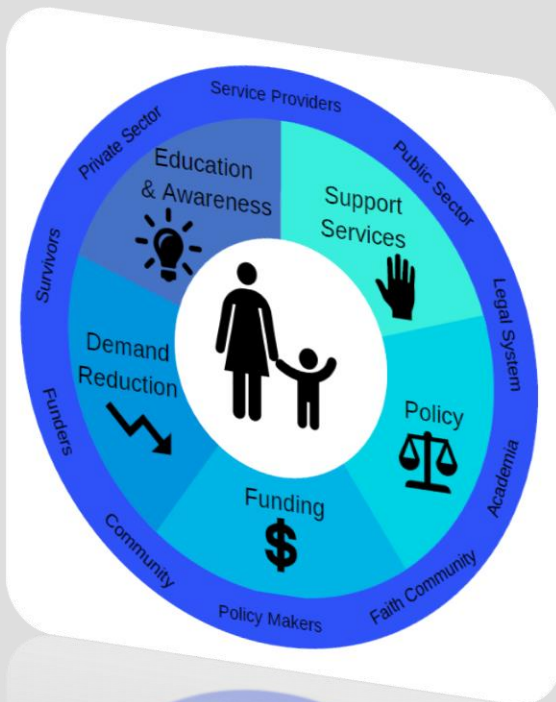

## **SUMGAYIT STATE UNIVERSITY (SSU) PREVENTION POLICY ON HUMAN TRAFFICKING**

*This policy notes that our main aim is taking all possible measures in order to guarantee that no human trafficking form in our modern society. As the community related to SSU will strive for this purpose.*

### **Goal:**

*Our goal is about educating students on human trafficking awareness and prevention. Therefor our policy takes into consideration some issues, such as trainings that provide our students with information.*

**The statement of SSU**

*The student centers at the university organize trainings and student programs on the recognition and prevention of human trafficking. All the students can derive benefit from these programs annually and they can be an active participant in the process of organizing trainings.*

**Human trafficking:**

- *Labor trafficking includes work extorted from the people who are not disposed to do it.*
- *Child labor includes the children working under harsh conditions that is harmful for their health and future.*